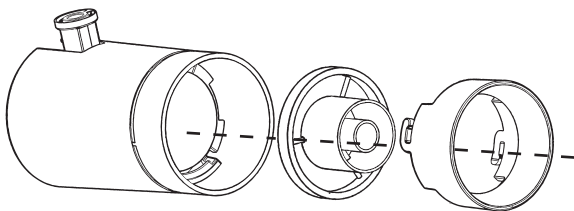

A - B - C FIXTURE INSTALLATION

A - B - C FIXTURE REPOSITIONING

FOR SUPERRAIL, USE ADAPTER IPB60 OR IPB61. SEE INSTRUCTION FOR IPB60 AND IPB61

B WALL WASHER ADJUSTMENT

| ART | L In (m) | X MAX In (m) | h In (m) |
|---|----------------|--------------------|----------------|
| IPLC-LV1-51-XXX-WW Q652 - Q653 - QX09 - RL50 | 39 (1) | 27 (0.7) | 106 (2.7) |

C FOCUS ADJUSTMENT

C ATTENTION

EN Only to be installed on tracks positioned outside the area required for access.

FR À installer uniquement sur rails posées hors du volume d'accessibilité.

ES Solo se debe instalar en raíles colocados fuera del área de accesibilidad.

IT Da installare solo su binari posti al di fuori del volume di accessibilità.

A - B - D ACCESSORIES

| PRODUCT | Ø | Spill ring louver | | Cylindrical screen | | Honeycomb louver | | Elliptical lens | |
|---------|---------------|-------------------|-------------|--------------------|-------|------------------|-------|-----------------|-------|
| | | IMZ49 | IMZ52 | IMZ48 | IMZ51 | IMZ43 | IMZ45 | IMZ47 | IMZ50 |
| | | A | 3/4" (19mm) | X | X | X | X | X | X |
| | 1 1/2" (37mm) | ✓ | X | ✓ | X | ✓ | X | ✓ | X |
| | 2" (51mm) | X | ✓ | X | ✓ | X | ✓ | X | ✓ |
| B | 2" (51mm) | X | X | X | X | X | X | X | X |
| D | 3/4" (19mm) | X | X | X | X | X | X | X | X |
| | 1 1/2" (37mm) | ✓ | X | ✓ | X | ✓ | X | ✓ | X |