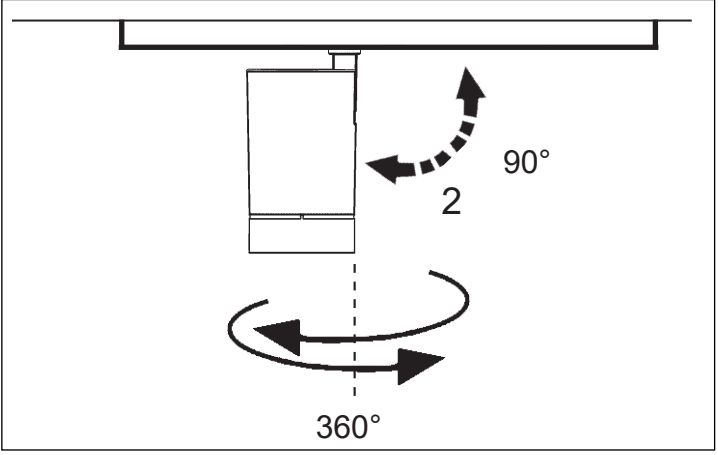

A - B - C FIXTURE INSTALLATION