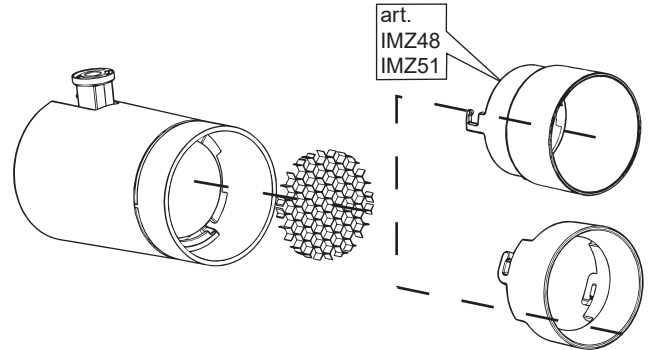

A - B - C FIXTURE INSTALLATION

A - B - C FIXTURE REPOSITIONING

FOR SUPERRAIL, USE ADAPTER IPB60 OR IPB61. SEE INSTRUCTION FOR IPB60 AND IPB61

B WALL WASHER ADJUSTMENT

| ART | L In (m) | X MAX In (m) | h In (m) |
|---|----------------|--------------------|----------------|
| IPLC-LV1-51-XXX-WW Q652 - Q653 - QX09 - RL50 | 39 (1) | 27 (0.7) | 106 (2.7) |

C FOCUS ADJUSTMENT

C ATTENTION

EN Only to be installed on tracks positioned outside the area required for access.

FR À installer uniquement sur rails posées hors du volume d'accessibilité.

ES Solo se debe instalar en raíles colocados fuera del área de accesibilidad.

IT Da installare solo su binari posti al di fuori del volume di accessibilità.

A - B - D ACCESSORIES

| PRODUCT | Ø | Spill ring louver | | Cylindrical screen | | Honeycomb louver | | Elliptical lens | |
|---------|---------------|-------------------|-------------|--------------------|-------|------------------|-------|-----------------|-------|
| | | IMZ49 | IMZ52 | IMZ48 | IMZ51 | IMZ43 | IMZ45 | IMZ47 | IMZ50 |
| | | A | 3/4" (19mm) | X | X | X | X | X | X |
| | 1 1/2" (37mm) | ✓ | X | ✓ | X | ✓ | X | ✓ | X |
| | 2" (51mm) | X | ✓ | X | ✓ | X | ✓ | X | ✓ |
| B | 2" (51mm) | X | X | X | X | X | X | X | X |
| D | 3/4" (19mm) | X | X | X | X | X | X | X | X |
| | 1 1/2" (37mm) | ✓ | X | ✓ | X | ✓ | X | ✓ | X |