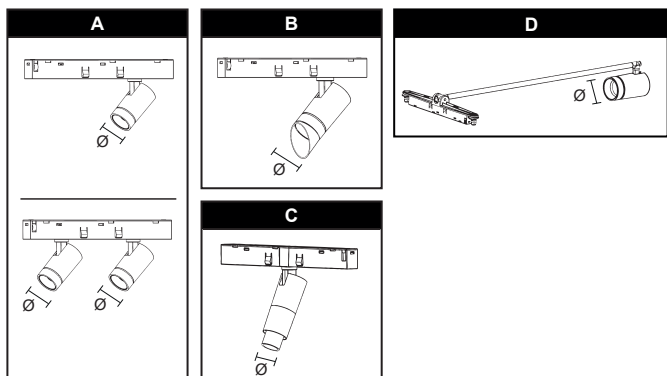

IT Il funzionamento dei prodotti è garantito solo con l'utilizzo di binari ed accessori iGuzzini.

| OPTICS | PRODUCT | Ø | ART |
|-----------------|-------------------|-------------------|---|
| SPOT | SINGLE & DOUBLE A | ¾" (19mm) | IPLC-LV1-19-XXX-SP IPLC-SR1-19-XXX-SP Q622 - Q624 - QW88 - RL35 |
| | | 2 x ¾" (2 x 19mm) | IPLC-LV2-19-XXX-SP IPLC-SR2-19-XXX-SP Q626 - Q628 - QW90 - RL37 |
| | | 1½" (37mm) | IPLC-LV1-37-XXX-SP IPLC-SR1-37-XXX-SP Q630 - Q633 QW92 - RL39 |
| | | 2" (51mm) | IPLC-LV1-51-XXX-SP IPLC-SR1-51-XXX-SP Q636 - Q639 - QW95 - RL42 |
| MEDIUM | SIMPLE & DOUBLE A | ¾" (19mm) | IPLC-LV1-19-XXX-MD IPLC-SR1-19-XXX-MD Q623 - Q625 - QW89 - RL36 |
| | | 2 x ¾" (2 x 19mm) | IPLC-LV2-19-XXX-MD IPLC-SR2-19-XXX-MD Q627 - Q629 - QW91 - RL38 |
| | | 1½" (37mm) | IPLC-LV1-37-XXX-MD IPLC-SR1-37-XXX-MD Q631 - Q634 - QW93 - RL40 |
| | ON ROD D | ¾" (19mm) | IPLC-LVR-19-XXX-MD Q642 - Q643 - QX05 - RL45 |
| | | 1½" (37mm) | IPLC-LVR-37-XXX-MD Q644 - Q646 - QX06 - RL46 |
| | | 1½" (37mm) | IPLC-LV1-37-XXX-SP IPLC-SR1-37-XXX-SP Q637 - Q640 - QW96 - RL43 |
| WIDE FLOOD | SIMPLE A | 1½" (37mm) | IPLC-LV1-37-XXX-WF IPLC-SR1-37-XXX-WF Q632 - Q635 - QW94 - RL41 |
| | | ¾" (19mm) | IPLC-LV1-19-XXX-WF IPLC-SR1-19-XXX-WF Q638 - Q641 - QW97 - RL44 |
| | ON ROD D | 1½" (37mm) | IPLC-LVR-37-XXX-WF Q645 - Q647 - QX07 - RL47 |
| WALL WASHER | WALL WASHER B | 1½" (37mm) | IPLC-LV1-37-XXX-WW IPLC-SR1-37-XXX-WW Q652 - Q653 - QX09 - RL50 |
| SPOT WIDE FLOOD | BEAMER C | ¾" (19mm) | IPLC-LV1-19-XXX-BE IPLC-SR1-19-XXX-BE QW43 - QW44 - QW45 |