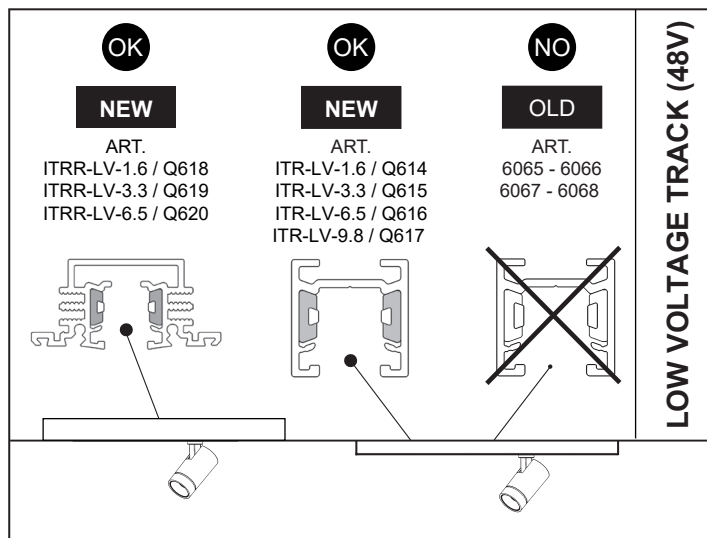

IT Il funzionamento dei prodotti è garantito solo con l'utilizzo di binari ed accessori iGuzzini.

| OPTICS | PRODUCT | Ø | ART |
|-----------------|-------------------|-------------------|---|
| SPOT | SINGLE & DOUBLE A | ¾" (19mm) | IPLC-LV1-19-XXX-SP IPLC-SR1-19-XXX-SP Q622 - Q624 - QW88 - RL35 |
| | | 2 x ¾" (2 x 19mm) | IPLC-LV2-19-XXX-SP IPLC-SR2-19-XXX-SP Q626 - Q628 - QW90 - RL37 |
| | | 1½" (37mm) | IPLC-LV1-37-XXX-SP IPLC-SR1-37-XXX-SP Q630 - Q633 QW92 - RL39 |
| | | 2" (51mm) | IPLC-LV1-51-XXX-SP IPLC-SR1-51-XXX-SP Q636 - Q639 - QW95 - RL42 |
| MEDIUM | SIMPLE & DOUBLE A | ¾" (19mm) | IPLC-LV1-19-XXX-MD IPLC-SR1-19-XXX-MD Q623 - Q625 - QW89 - RL36 |
| | | 2 x ¾" (2 x 19mm) | IPLC-LV2-19-XXX-MD IPLC-SR2-19-XXX-MD Q627 - Q629 - QW91 - RL38 |
| | | 1½" (37mm) | IPLC-LV1-37-XXX-MD IPLC-SR1-37-XXX-MD Q631 - Q634 - QW93 - RL40 |
| | ON ROD D | ¾" (19mm) | IPLC-LVR-19-XXX-MD Q642 - Q643 - QX05 - RL45 |
| | | 1½" (37mm) | IPLC-LVR-37-XXX-MD Q644 - Q646 - QX06 - RL46 |
| | | 1½" (37mm) | IPLC-LV1-37-XXX-SP IPLC-SR1-37-XXX-SP Q637 - Q640 - QW96 - RL43 |
| WIDE FLOOD | SIMPLE A | 1½" (37mm) | IPLC-LV1-37-XXX-WF IPLC-SR1-37-XXX-WF Q632 - Q635 - QW94 - RL41 |
| | | ¾" (19mm) | IPLC-LV1-19-XXX-WF IPLC-SR1-19-XXX-WF Q638 - Q641 - QW97 - RL44 |
| | ON ROD D | 1½" (37mm) | IPLC-LVR-37-XXX-WF Q645 - Q647 - QX07 - RL47 |
| WALL WASHER | WALL WASHER B | 1½" (37mm) | IPLC-LV1-37-XXX-WW IPLC-SR1-37-XXX-WW Q652 - Q653 - QX09 - RL50 |
| SPOT WIDE FLOOD | BEAMER C | ¾" (19mm) | IPLC-LV1-19-XXX-BE IPLC-SR1-19-XXX-BE QW43 - QW44 - QW45 |