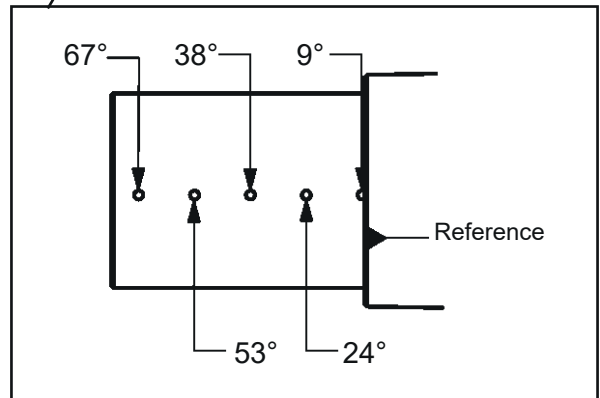

C FOCUS ADJUSTMENT