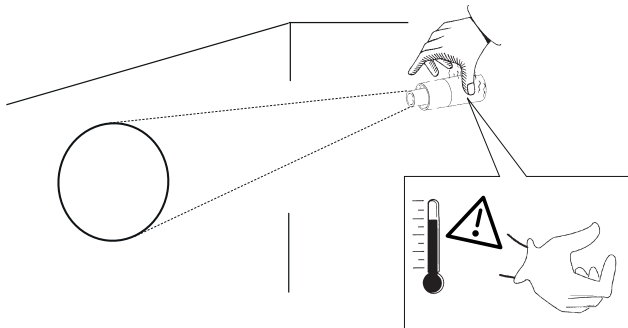

C ATTENTION