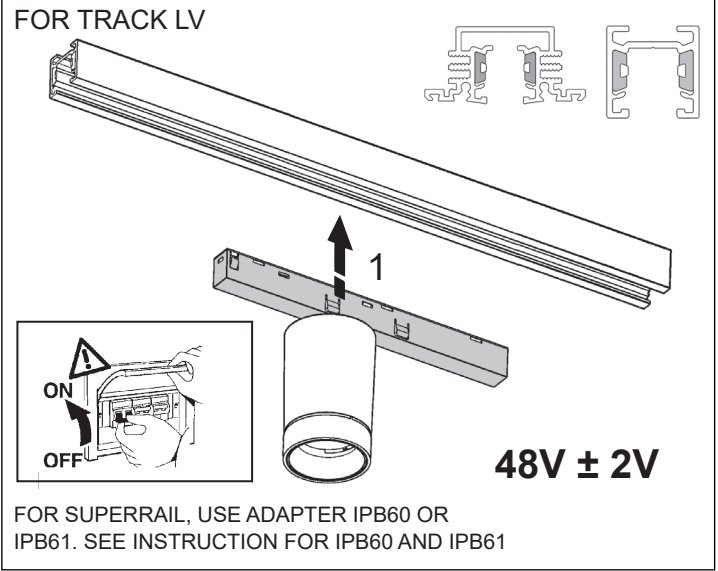

A - B - C FIXTURE INSTALLATION