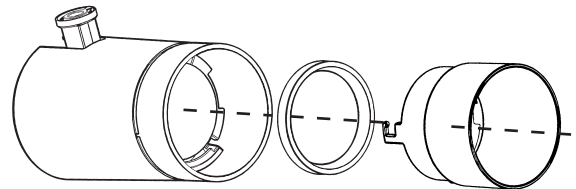

A - B - C FIXTURE INSTALLATION

A - B - C FIXTURE REPOSITIONING

FOR SUPERRAIL, USE ADAPTER IPB60 OR IPB61. SEE INSTRUCTION FOR IPB60 AND IPB61

B WALL WASHER ADJUSTMENT

| ART | L In (m) | X MAX In (m) | h In (m) |
|---|----------------|--------------------|----------------|
| IPLC-LV1-51-XXX-WW Q652 - Q653 - QX09 - RL50 | 39 (1) | 27 (0.7) | 106 (2.7) |

C FOCUS ADJUSTMENT

C ATTENTION

EN Only to be installed on tracks positioned outside the area required for access.

FR À installer uniquement sur rails posées hors du volume d'accessibilité.

ES Solo se debe instalar en raíles colocados fuera del área de accesibilidad.

IT Da installare solo su binari posti al di fuori del volume di accessibilità.

A - B - D ACCESSORIES

| PRODUCT | Ø | Spill ring louver | | Cylindrical screen | | Honeycomb louver | | Elliptical lens | |
|---------|---------------|-------------------|-------------|--------------------|-------|------------------|-------|-----------------|-------|
| | | IMZ49 | IMZ52 | IMZ48 | IMZ51 | IMZ43 | IMZ45 | IMZ47 | IMZ50 |
| | | A | 3/4" (19mm) | X | X | X | X | X | X |
| | 1 1/2" (37mm) | ✓ | X | ✓ | X | ✓ | X | ✓ | X |
| | 2" (51mm) | X | ✓ | X | ✓ | X | ✓ | X | ✓ |
| B | 2" (51mm) | X | X | X | X | X | X | X | X |
| D | 3/4" (19mm) | X | X | X | X | X | X | X | X |
| | 1 1/2" (37mm) | ✓ | X | ✓ | X | ✓ | X | ✓ | X |