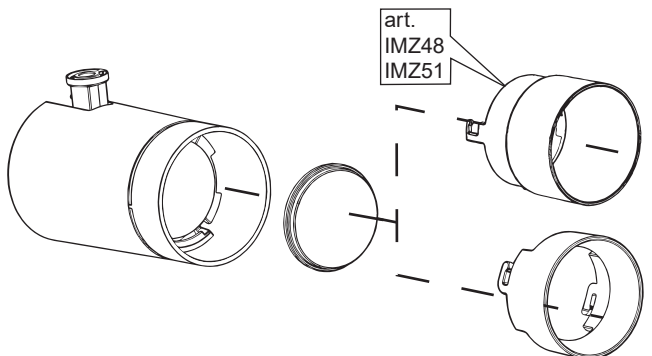

A - B - C FIXTURE INSTALLATION

A - B - C FIXTURE REPOSITIONING

FOR SUPERRAIL, USE ADAPTER IPB60 OR IPB61. SEE INSTRUCTION FOR IPB60 AND IPB61

B WALL WASHER ADJUSTMENT

| ART | L In (m) | X MAX In (m) | h In (m) |
|---|----------------|--------------------|----------------|
| IPLC-LV1-51-XXX-WW Q652 - Q653 - QX09 - RL50 | 39 (1) | 27 (0.7) | 106 (2.7) |

C FOCUS ADJUSTMENT

C ATTENTION

EN Only to be installed on tracks positioned outside the area required for access.

FR À installer uniquement sur rails posées hors du volume d'accessibilité.

ES Solo se debe instalar en raíles colocados fuera del área de accesibilidad.

IT Da installare solo su binari posti al di fuori del volume di accessibilità.

A - B - D ACCESSORIES

| PRODUCT | Ø | Spill ring louver | | Cylindrical screen | | Honeycomb louver | | Elliptical lens | |
|---------|---------------|-------------------|-------------|--------------------|-------|------------------|-------|-----------------|-------|
| | | IMZ49 | IMZ52 | IMZ48 | IMZ51 | IMZ43 | IMZ45 | IMZ47 | IMZ50 |
| | | A | 3/4" (19mm) | X | X | X | X | X | X |
| | 1 1/2" (37mm) | ✓ | X | ✓ | X | ✓ | X | ✓ | X |
| | 2" (51mm) | X | ✓ | X | ✓ | X | ✓ | X | ✓ |
| B | 2" (51mm) | X | X | X | X | X | X | X | X |
| D | 3/4" (19mm) | X | X | X | X | X | X | X | X |
| | 1 1/2" (37mm) | ✓ | X | ✓ | X | ✓ | X | ✓ | X |