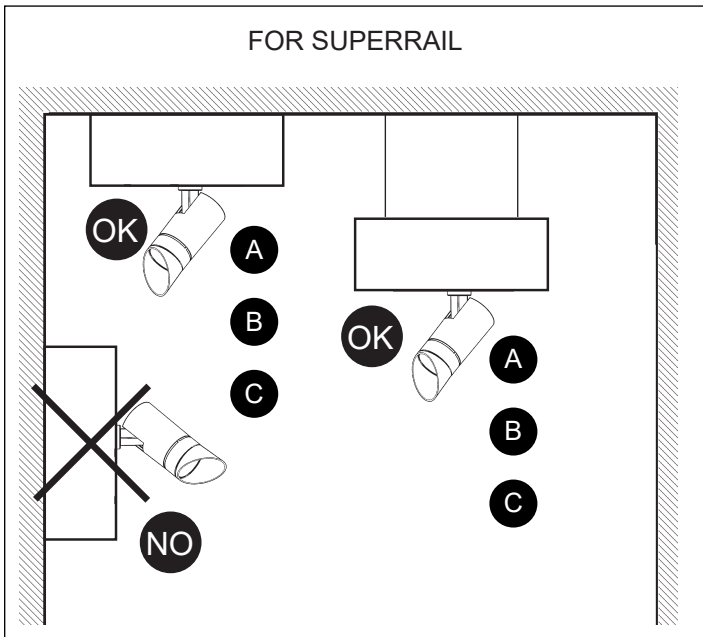

A C	PB60		ITRD-SR-1.6 / QY73 ITRD-SR-3.3 / QY74 ITRD-SR-6.5 / QY75 ITRD-SR-9.8 / QY76	OK	SUPERRAIL
B	PB61				
* A * C	PB60		ITRD-SR-1.6 / QY77 ITRD-SR-3.3 / QY78 ITRD-SR-6.5 / QY79 ITRD-SR-9.8 / QY80	OK	
* B	PB61				
* FOR USE DOWN SIDE ONLY