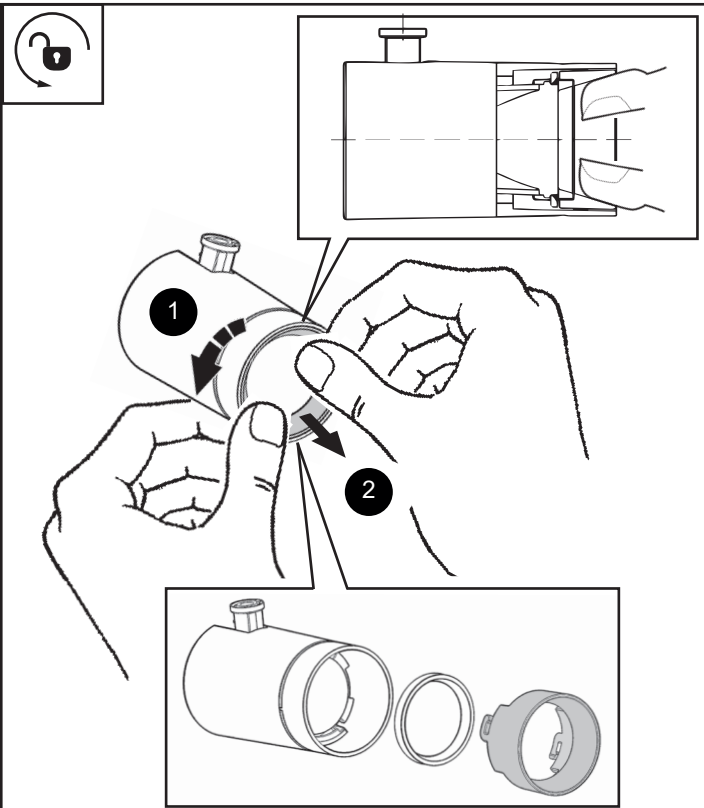

A - B - C FIXTURE INSTALLATION

A - B - C FIXTURE REPOSITIONING

FOR SUPERRAIL, USE ADAPTER IPB60 OR IPB61. SEE INSTRUCTION FOR IPB60 AND IPB61

B WALL WASHER ADJUSTMENT

| ART | L In (m) | X MAX In (m) | h In (m) |
|---|----------------|--------------------|----------------|
| IPLC-LV1-51-XXX-WW Q652 - Q653 - QX09 - RL50 | 39 (1) | 27 (0.7) | 106 (2.7) |

C FOCUS ADJUSTMENT

C ATTENTION

EN Only to be installed on tracks positioned outside the area required for access.

FR À installer uniquement sur rails posées hors du volume d'accessibilité.

ES Solo se debe instalar en raíles colocados fuera del área de accesibilidad.

IT Da installare solo su binari posti al di fuori del volume di accessibilità.

A - B - D ACCESSORIES

| PRODUCT | Ø | Spill ring louver | | Cylindrical screen | | Honeycomb louver | | Elliptical lens | |
|---------|---------------|-------------------|-------------|--------------------|-------|------------------|-------|-----------------|-------|
| | | IMZ49 | IMZ52 | IMZ48 | IMZ51 | IMZ43 | IMZ45 | IMZ47 | IMZ50 |
| | | A | 3/4" (19mm) | X | X | X | X | X | X |
| | 1 1/2" (37mm) | ✓ | X | ✓ | X | ✓ | X | ✓ | X |
| | 2" (51mm) | X | ✓ | X | ✓ | X | ✓ | X | ✓ |
| B | 2" (51mm) | X | X | X | X | X | X | X | X |
| D | 3/4" (19mm) | X | X | X | X | X | X | X | X |
| | 1 1/2" (37mm) | ✓ | X | ✓ | X | ✓ | X | ✓ | X |