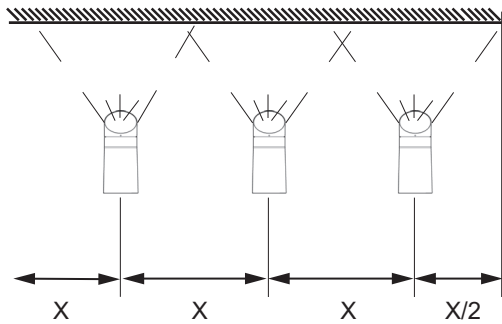

| | | | | | |
|--------------------------|------|--|--|-----------|------------------|
| A C | PB60 | | ITRD-SR-1.6 / QY73 ITRD-SR-3.3 / QY74 ITRD-SR-6.5 / QY75 ITRD-SR-9.8 / QY76 | OK | SUPERRAIL |
| B | PB61 | | | | |
| * A * C | PB60 | | ITRD-SR-1.6 / QY77 ITRD-SR-3.3 / QY78 ITRD-SR-6.5 / QY79 ITRD-SR-9.8 / QY80 | OK | |
| * B | PB61 | | | | |
| * FOR USE DOWN SIDE ONLY | | | | | |

A - B - C FIXTURE INSTALLATION

A - B - C FIXTURE REPOSITIONING

FOR SUPERRAIL, USE ADAPTER IPB60 OR IPB61. SEE INSTRUCTION FOR IPB60 AND IPB61

B WALL WASHER ADJUSTMENT

| ART | L In (m) | X MAX In (m) | h In (m) |
|---|----------------|--------------------|----------------|
| IPLC-LV1-51-XXX-WW Q652 - Q653 - QX09 - RL50 | 39 (1) | 27 (0.7) | 106 (2.7) |