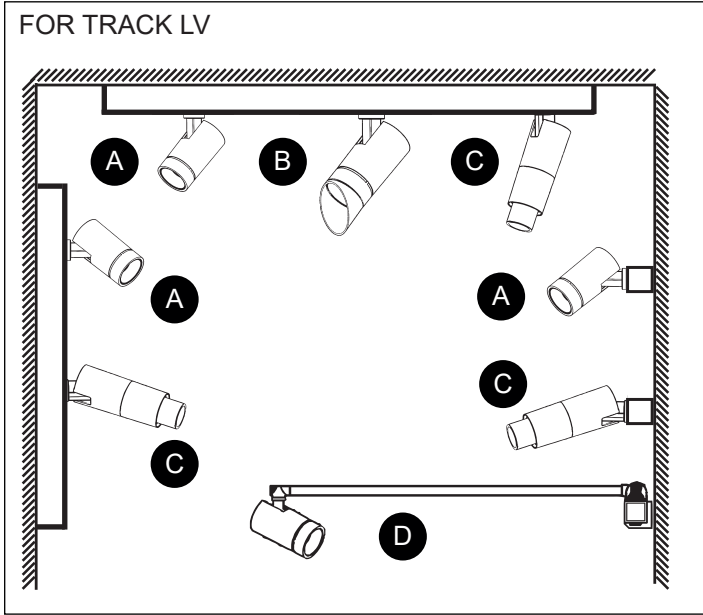

A C	PB60		ITRD-SR-1.6 / QY73 ITRD-SR-3.3 / QY74 ITRD-SR-6.5 / QY75 ITRD-SR-9.8 / QY76	OK	SUPERRAIL
B	PB61				
* A * C	PB60		ITRD-SR-1.6 / QY77 ITRD-SR-3.3 / QY78 ITRD-SR-6.5 / QY79 ITRD-SR-9.8 / QY80	OK	
* B	PB61				
* FOR USE DOWN SIDE ONLY