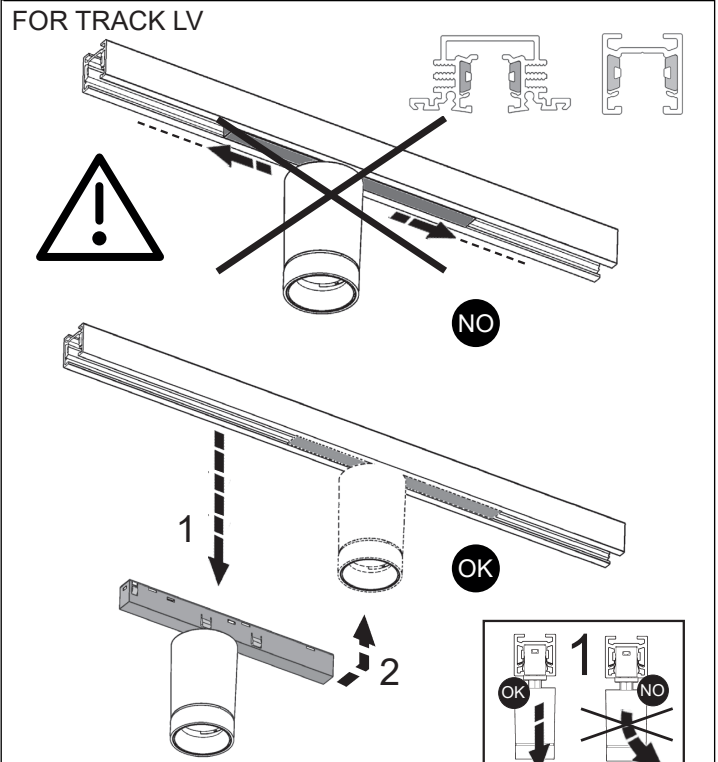

A - B - C FIXTURE REPOSITIONING

FOR SUPERRAIL, USE ADAPTER IPB60 OR IPB61. SEE INSTRUCTION FOR IPB60 AND IPB61