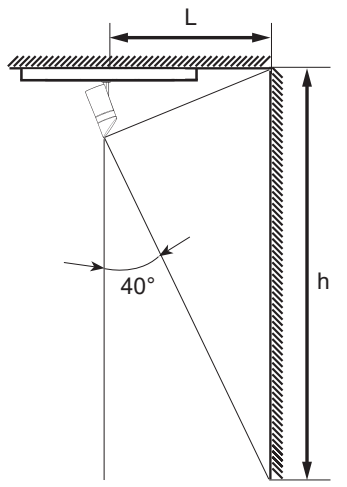

IT Il funzionamento dei prodotti è garantito solo con l'utilizzo di binari ed accessori iGuzzini.

| OPTICS | PRODUCT | Ø | ART |
|-----------------|-------------------|-------------------|---|
| SPOT | SINGLE & DOUBLE A | ¾" (19mm) | IPLC-LV1-19-XXX-SP IPLC-SR1-19-XXX-SP Q622 - Q624 - QW88 - RL35 |
| | | 2 x ¾" (2 x 19mm) | IPLC-LV2-19-XXX-SP IPLC-SR2-19-XXX-SP Q626 - Q628 - QW90 - RL37 |
| | | 1½" (37mm) | IPLC-LV1-37-XXX-SP IPLC-SR1-37-XXX-SP Q630 - Q633 QW92 - RL39 |
| | | 2" (51mm) | IPLC-LV1-51-XXX-SP IPLC-SR1-51-XXX-SP Q636 - Q639 - QW95 - RL42 |
| MEDIUM | SIMPLE & DOUBLE A | ¾" (19mm) | IPLC-LV1-19-XXX-MD IPLC-SR1-19-XXX-MD Q623 - Q625 - QW89 - RL36 |
| | | 2 x ¾" (2 x 19mm) | IPLC-LV2-19-XXX-MD IPLC-SR2-19-XXX-MD Q627 - Q629 - QW91 - RL38 |
| | | 1½" (37mm) | IPLC-LV1-37-XXX-MD IPLC-SR1-37-XXX-MD Q631 - Q634 - QW93 - RL40 |
| | ON ROD D | ¾" (19mm) | IPLC-LVR-19-XXX-MD Q642 - Q643 - QX05 - RL45 |
| | | 1½" (37mm) | IPLC-LVR-37-XXX-MD Q644 - Q646 - QX06 - RL46 |
| | | 1½" (37mm) | IPLC-LV1-37-XXX-SP IPLC-SR1-37-XXX-SP Q637 - Q640 - QW96 - RL43 |
| WIDE FLOOD | SIMPLE A | 1½" (37mm) | IPLC-LV1-37-XXX-WF IPLC-SR1-37-XXX-WF Q632 - Q635 - QW94 - RL41 |
| | | ¾" (19mm) | IPLC-LV1-19-XXX-WF IPLC-SR1-19-XXX-WF Q638 - Q641 - QW97 - RL44 |
| | ON ROD D | 1½" (37mm) | IPLC-LVR-37-XXX-WF Q645 - Q647 - QX07 - RL47 |
| WALL WASHER | WALL WASHER B | 1½" (37mm) | IPLC-LV1-37-XXX-WW IPLC-SR1-37-XXX-WW Q652 - Q653 - QX09 - RL50 |
| SPOT WIDE FLOOD | BEAMER C | ¾" (19mm) | IPLC-LV1-19-XXX-BE IPLC-SR1-19-XXX-BE QW43 - QW44 - QW45 |

A - B - C FIXTURE INSTALLATION

A - B - C FIXTURE REPOSITIONING

FOR SUPERRAIL, USE ADAPTER IPB60 OR IPB61. SEE INSTRUCTION FOR IPB60 AND IPB61

B WALL WASHER ADJUSTMENT

| ART | L In (m) | X MAX In (m) | h In (m) |
|---|----------------|--------------------|----------------|
| IPLC-LV1-51-XXX-WW Q652 - Q653 - QX09 - RL50 | 39 (1) | 27 (0.7) | 106 (2.7) |