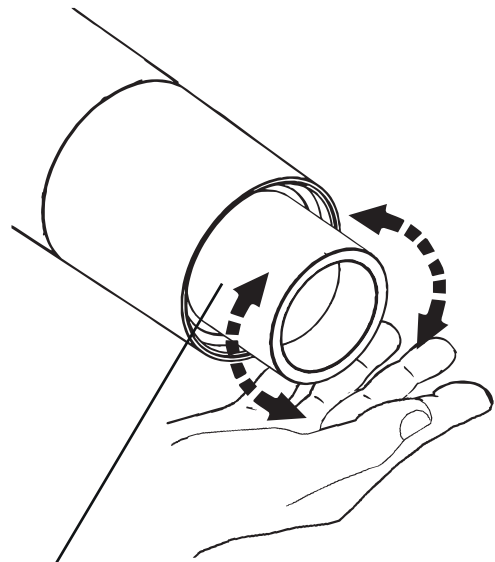

C FOCUS ADJUSTMENT