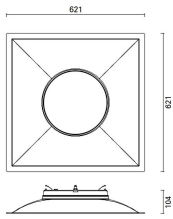

IP20

IP43

On the visible part of the product once installed

Technical data

lm system:	-	Luminous efficiency (lm/W, real value):	0
W system:	-	lm in emergency mode:	-
lm source:	-	Number of optical assemblies:	0
W source:	-