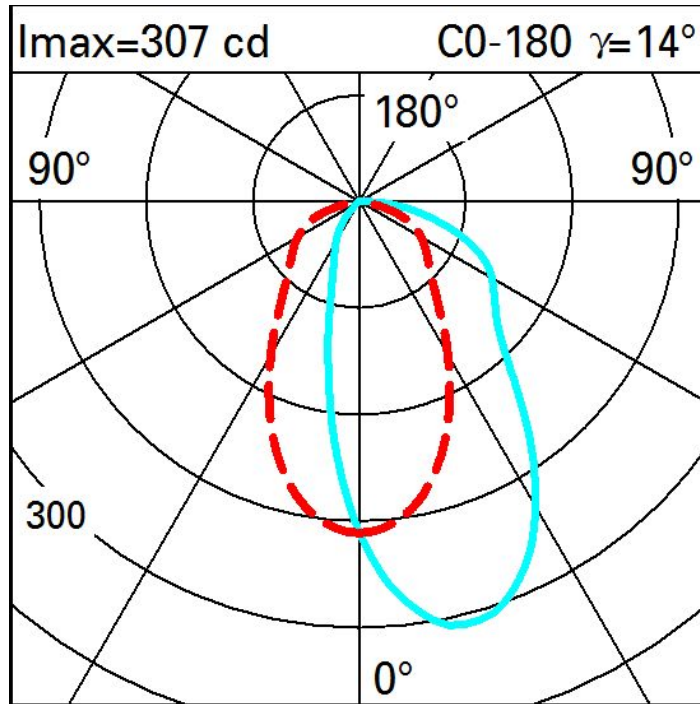

IP43

On the visible part of the product once installed

**Technical data**

lm system:	390	CRI (typical):	97
W system:	10	Colour temperature [K]:	3500
lm source:	1000	MacAdam Step:	3
W source:	10	Life Time LED 1:	> 50,000h - L90 - B10 (Ta 25°C)
Luminous efficiency (lm/W, real value):	39	Lamp code:	LED
lm in emergency mode:	-	Number of lamps for optical assembly:	1
Total light flux at or above an angle of 90° [Lm]:	0	ZVEI Code:	LED
Light Output Ratio (L.O.R.) [%]:	39	Number of optical assemblies:	1
CRI (minimum):	95	LED current [mA]:	700

Polar

Illuminances

Lux      Wall distance = 1m

3											
	1.0	2	6	15	42	72	42	15	6	2	1.0
2	2	4	8	17	37	52	37	17	8	4	2
	2	4	7	16	30	39	30	16	7	4	2
1	2	4	7	13	21	26	21	13	7	4	2
	2	3	6	10	14	16	14	10	6	3	2
0											
	m	-2	-1	0	1	2	3				