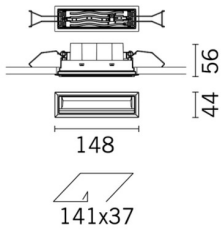

Last information update: October 2024

Product configuration: QE30

QE30: Recessed frame - LED - Neutral white - Integrated Electronic control gear - Wall washer optic

Product code

QE30: Recessed frame - LED - Neutral white - Integrated Electronic control gear - Wall washer optic

Technical description

Miniaturized recessed rectangular luminaire with LEDs. Main body with die-cast aluminium radiant surface, version with perimeter surface frame. Asymmetrical optic system designed to achieve an effective wall washer distribution. Flux enhancer - superpure aluminium reflector - screen in PMMA with ribbed texture; a special film in acrylic material, combined with the screen, allow for a uniform and effective light emission on the wall. Black polycarbonate internal perimeter frame. Neutral white LED.

Installation

recessed with steel springs for false ceilings from 1 to 25 mm; can be installed on ceilings and walls (vertical + horizontal) - preparation slot 37 x 141. To light the wall correctly check the installation distances and centre-to-centre distances on the instructions sheet.

Colour

Black / Black (43) | Black / White (47)

Mounting

wall recessed|ceiling recessed

Notes

accessory anti-glare screen available code MPX7

Complies with EN60598-1 and pertinent regulations

IP20

IP43

On the visible part of the product once installed

Technical data

lm system:	390	CRI (typical):	97
W system:	10	Colour temperature [K]:	3500
lm source:	1000	MacAdam Step:	3
W source:	10	Life Time LED 1:	> 50,000h - L90 - B10 (Ta 25°C)
Luminous efficiency (lm/W, real value):	39	Lamp code:	LED
lm in emergency mode:	-	Number of lamps for optical assembly:	1
Total light flux at or above an angle of 90° [Lm]:	0	ZVEI Code:	LED
Light Output Ratio (L.O.R.) [%]:	39	Number of optical assemblies:	1
CRI (minimum):	95	LED current [mA]:	700