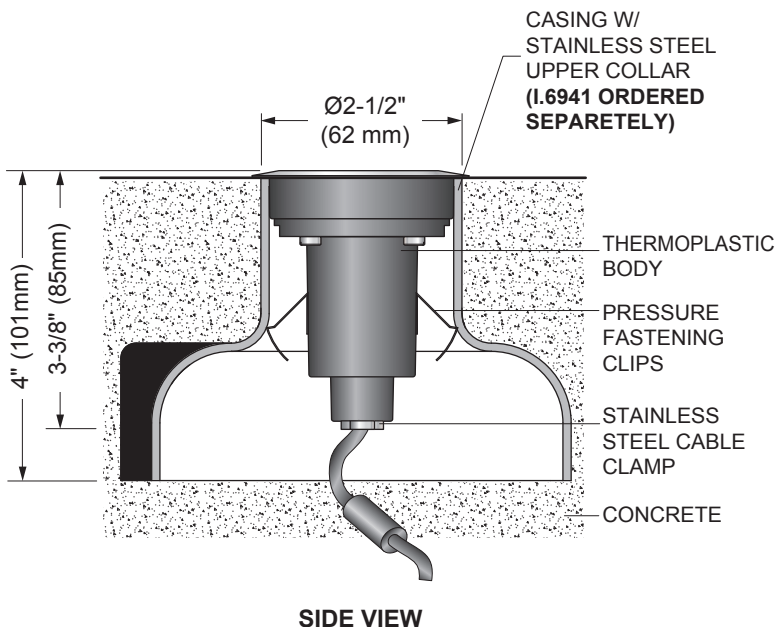

**LEDPLUS CIRCULAR
MEDIUM**

1.2611- 13
LAMPING FINISH

LEDPLUS is a ground / wall recessed luminaire. It is composed of machined stainless steel components and sealed with internal gaskets and a glass lens. It's maximum surface temperature is below 104°F (40°C).

LAMPING: 0.4W LED COOL WHITE 6000K, 24Vdc

PROJECT NAME: _____

TYPE: _____ **QTY:** _____

LAST UPDATE: JULY 18, 2018

ACCESSORIES (TO BE ORDERED SEPARATELY)

-  **1.6943** - PLASTIC CASING FOR WALL & GROUND INSTALLATION + TOP END CAP Ø2-1/2"(62mm) X 6-1/8"(155mm)H
-  **1.6941** - ALUMINUM CASING FOR WALL INSTALLATION + TOP END CAP □6-11/16"(169mm) X 4"(101mm)H
-  **1.9579** - ADAPTER FOR OUTER CASING (FOR 1.6943)
-  **1.9580** - ADAPTER FOR OUTER CASING (FOR 1.6941)
-  **1.9583** - SUCTION CUP

POWER SUPPLY OPTIONS

- Dry location**
- 4444-0024-010-120-ND:**
Input: 120V AC, Dry location, non dimmable
Quantity: one to twenty five (1 to 25) fixtures
DIM: 6" X 4" X 3" (152 X 102 X 76mm)
Max distance 18Ga: 20ft (6m)*.
 - 4444-0024-020-120-ND:**
Input: 120V AC, Dry location, non dimmable
Quantity: one to forty two (1 to 50) fixtures
DIM: 6" X 4" X 3" (152 X 102 X 76mm)
Max distance 18Ga: 30ft (9m)*.
 - 4444-0024-025-UNV-ND:**
Input: 120-277V AC, Dry location, non dimmable
Quantity: one to sixty-two (1 to 62) fixtures
DIM: 6" X 4" X 3" (152 X 102 X 76mm)
Max distance 18Ga: 20ft (6m)*.
- Wet location**
- 4548-0024-010-120-ND:**
Input: 120V AC, Wet location, non dimmable
Quantity: one to twenty five (1 to 25) fixtures
DIM: 7" X 4" X 3" (178 X 102 X 76mm)
Max distance 18Ga: 20ft (6m)*.
 - 4548-0024-017-120-ND:**
Input: 120V AC, Wet location, non dimmable
Quantity: one to forty two (1 to 42) fixtures
DIM: 7" X 4" X 3" (178 X 102 X 76mm)
Max distance 18Ga: 30ft (9m)*.
 - 4548-0024-025-UNV-ND:**
Input: 120-277V AC, Wet location, non dimmable
Quantity: one to sixty-two (1 to 62) fixtures
DIM: 7" X 4" X 3" (178 X 102 X 76mm)
Max distance 18Ga: 20ft (6m)*.