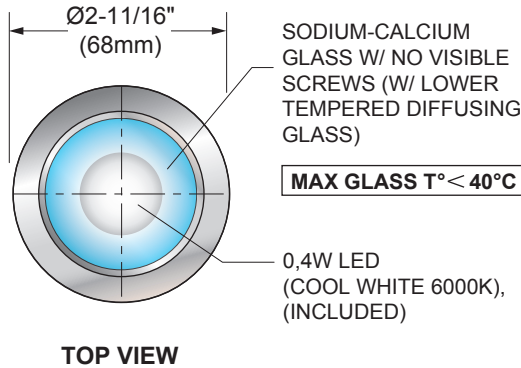

**LEDPLUS CIRCULAR
MEDIUM**

1.2611- 13
LAMPING FINISH

LEDPLUS is a ground / wall recessed luminaire. It is composed of machined stainless steel components and sealed with internal gaskets and a glass lens. It's maximum surface temperature is below 104°F (40°C).

LAMPING: 0.4W LED COOL WHITE 6000K, 24Vdc

PROJECT NAME: _____

TYPE: _____ **QTY:** _____

LAST UPDATE: JULY 18, 2018

ACCESSORIES (TO BE ORDERED SEPARATELY)

-  **1.6943** - PLASTIC CASING FOR WALL & GROUND INSTALLATION + TOP END CAP Ø2-1/2"(62mm) X 6-1/8"(155mm)H
-  **1.6941** - ALUMINUM CASING FOR WALL INSTALLATION + TOP END CAP □6-11/16"(169mm) X 4"(101mm)H
-  **1.9579** - ADAPTER FOR OUTER CASING (FOR 1.6943)
-  **1.9580** - ADAPTER FOR OUTER CASING (FOR 1.6941)
-  **1.9583** - SUCTION CUP

POWER SUPPLY OPTIONS

- Dry location**
- 4444-0024-010-120-ND:**
Input: 120V AC, Dry location, non dimmable
Quantity: one to twenty five (1 to 25) fixtures
DIM: 6" X 4" X 3" (152 X 102 X 76mm)
Max distance 18Ga: 20ft (6m)*.
 - 4444-0024-020-120-ND:**
Input: 120V AC, Dry location, non dimmable
Quantity: one to forty two (1 to 50) fixtures
DIM: 6" X 4" X 3" (152 X 102 X 76mm)
Max distance 18Ga: 30ft (9m)*.
 - 4444-0024-025-UNV-ND:**
Input: 120-277V AC, Dry location, non dimmable
Quantity: one to sixty-two (1 to 62) fixtures
DIM: 6" X 4" X 3" (152 X 102 X 76mm)
Max distance 18Ga: 20ft (6m)*.
- Wet location**
- 4548-0024-010-120-ND:**
Input: 120V AC, Wet location, non dimmable
Quantity: one to twenty five (1 to 25) fixtures
DIM: 7" X 4" X 3" (178 X 102 X 76mm)
Max distance 18Ga: 20ft (6m)*.
 - 4548-0024-017-120-ND:**
Input: 120V AC, Wet location, non dimmable
Quantity: one to forty two (1 to 42) fixtures
DIM: 7" X 4" X 3" (178 X 102 X 76mm)
Max distance 18Ga: 30ft (9m)*.
 - 4548-0024-025-UNV-ND:**
Input: 120-277V AC, Wet location, non dimmable
Quantity: one to sixty-two (1 to 62) fixtures
DIM: 7" X 4" X 3" (178 X 102 X 76mm)
Max distance 18Ga: 20ft (6m)*.