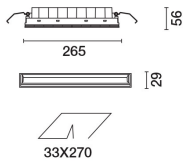

Installation

The recess body is inserted in the specific adapter installed previously by means of a steel wire spring - check the thickness of the false ceiling and use a compatible frame available with a separate item code.

Colour

Black (04)

Weight (Kg)

0.55

Mounting

wall recessed|ceiling recessed

Wiring

on power supply box: screw connections.

Complies with EN60598-1 and pertinent regulations

IP20

IP43

On the visible part of the product once installed

**Technical data**

lm system:	880	CRI (typical):	92
W system:	22.9	Colour temperature [K]:	3500
lm source:	2200	MacAdam Step:	3
W source:	20	Life Time LED 1:	> 50,000h - L90 - B10 (Ta 25°C)
Luminous efficiency (lm/W, real value):	38.4	Lamp code:	LED
lm in emergency mode:	-	Number of lamps for optical assembly:	1
Total light flux at or above an angle of 90° [Lm]:	0	ZVEI Code:	LED
Light Output Ratio (L.O.R.) [%]:	40	Number of optical assemblies:	1
CRI (minimum):	90	Control:	DALI-2