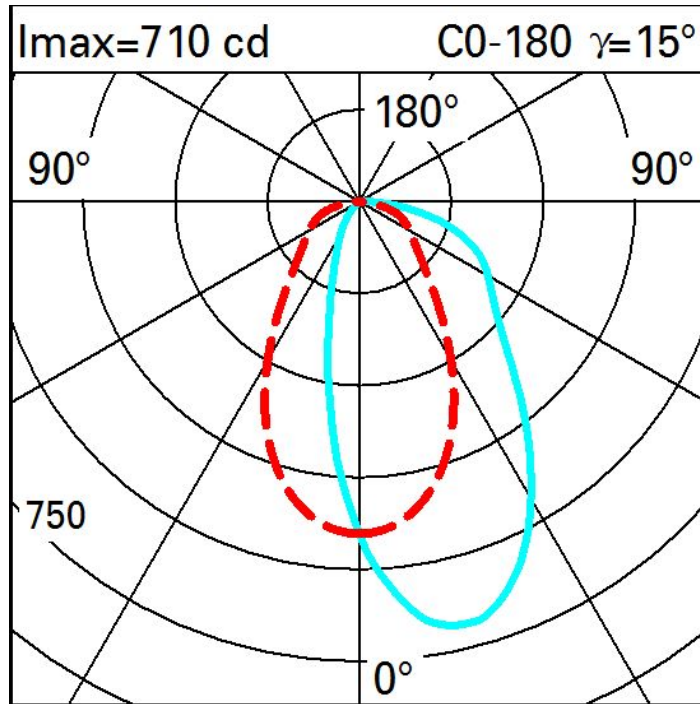

Complies with EN60598-1 and pertinent regulations

IP20

IP43

On the visible part of the product once installed

**Technical data**

lm system:	880	CRI (typical):	92
W system:	22.9	Colour temperature [K]:	3500
lm source:	2200	MacAdam Step:	3
W source:	20	Life Time LED 1:	> 50,000h - L90 - B10 (Ta 25°C)
Luminous efficiency (lm/W, real value):	38.4	Lamp code:	LED
lm in emergency mode:	-	Number of lamps for optical assembly:	1
Total light flux at or above an angle of 90° [Lm]:	0	ZVEI Code:	LED
Light Output Ratio (L.O.R.) [%]:	40	Number of optical assemblies:	1
CRI (minimum):	90	Control:	DALI-2

Polar

Illuminances

Lux		Wall distance = 1m																			
3																					
		2	5	11	30	90	163	90	30	11	5	2									
2		4	8	16	38	87	122	87	38	16	8	4									
		4	8	17	38	70	89	70	38	17	8	4									
1		4	8	16	31	48	58	48	31	16	8	4									
		4	8	14	23	32	36	32	23	14	8	4									
0																					
	m	-2	-1	0	1	2	3														