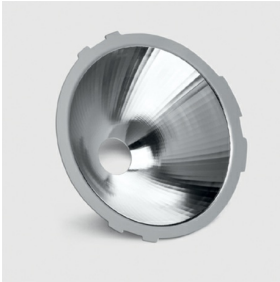

Interchangeable reflectors for LED C.o.B. - medium

Design iGuzzini

iGuzzini

Last information update: February 2023

Accessory code

6193: Interchangeable reflectors for LED C.o.B. - medium

Technical description

Interchangeable OPTI BEAM reflector made of 99.93% super-pure, polished aluminium, complete with black painted, electro-zinc-plated steel rim, for COB Led MaxiWoody Compact - 30° flood optic

Installation

Installed on product body with captive screws supplied with the reflector.

Colour

Aluminium (12)

Weight (Kg)

0.28

Complies with EN60598-1 and pertinent regulations
