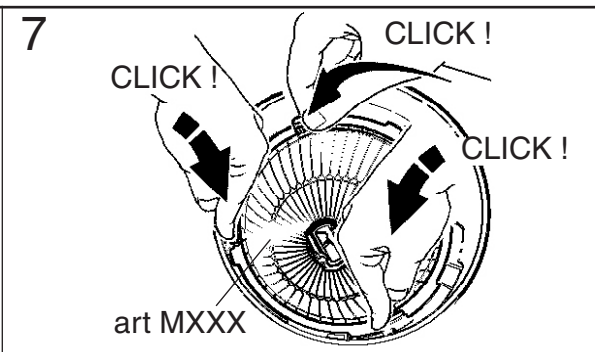

PALCO

ART
+ ART MXXX

FRONT LIGHT
ISHOP
TECNICA EVO