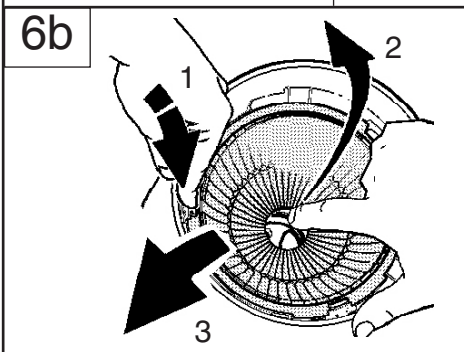

PALCO

ART
+ ART MXXX

FRONT LIGHT
ISHOP
TECNICA EVO