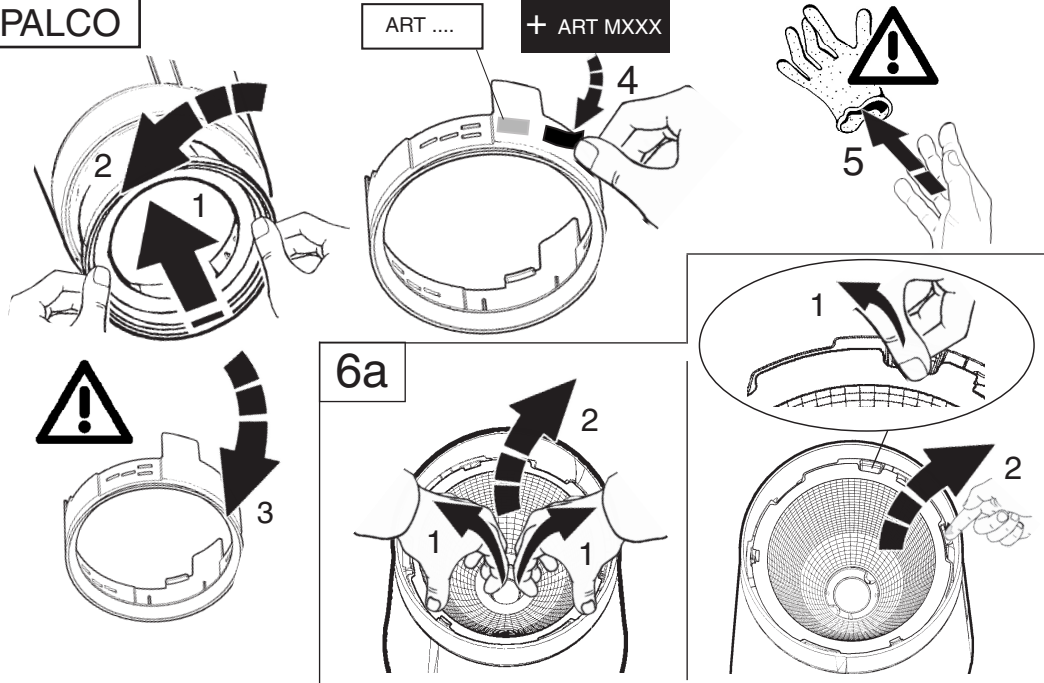

PALCO

ART
+ ART MXXX

FRONT LIGHT
ISHOP
TECNICA EVO