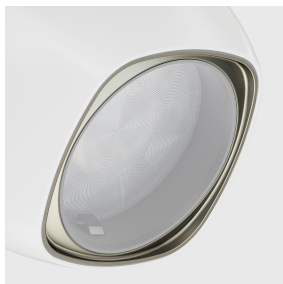

Last information update: January 2025

**Accessory code**

641B: Front frame - Ø88

---

**Technical description**

Front frame for Newfo spotlight - Ø88

---

**Colour**

Black (04) | Titanium (N8) | Brass (U7) | Matte Copper (V6)

---

Complies with EN60598-1 and pertinent regulations

---