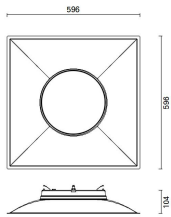

IP20

IP43

On the visible part of the product once installed

Technical data

lm system:	-	Luminous efficiency (lm/W, real value):	0
W system:	-	lm in emergency mode:	-
lm source:	-	Number of optical assemblies:	0
W source:	-