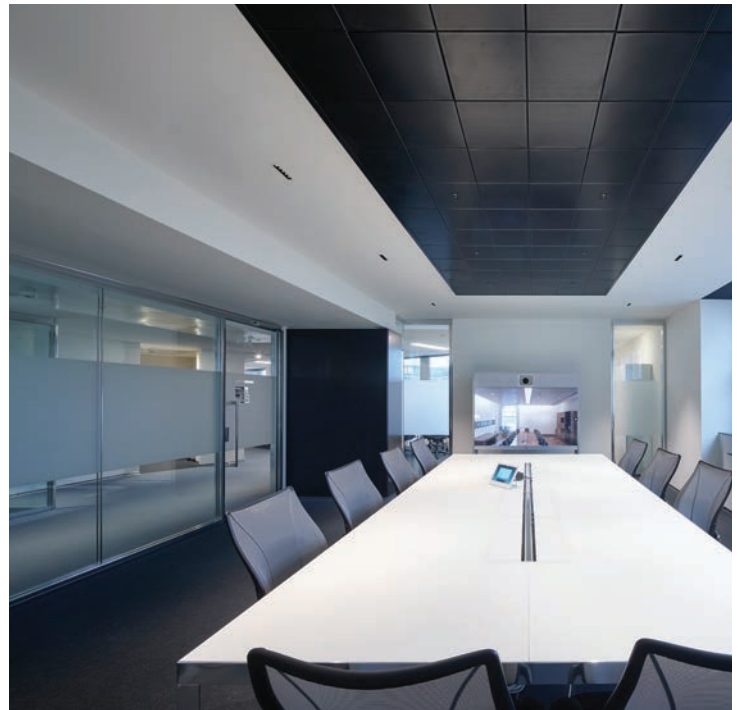

- 15 Invisible source
- 16 Overview
- 18 Spec Guide

Laser

Blade

Laser Blade is a collection of forms and dimensions.
Visual comfort is its hallmark.

Laser Blade

Invisible source.

Laser Blade is an icon of innovation. It has revolutionised the concept of downlight. It is a linear product with a miniaturised optic that generates a circular emission with an extremely uniform and chromatic yield. The light source is invisible, resulting in absolute visual comfort. Laser Blade is the result of an integrated process of different disciplines, including light science, technology, design and culture.