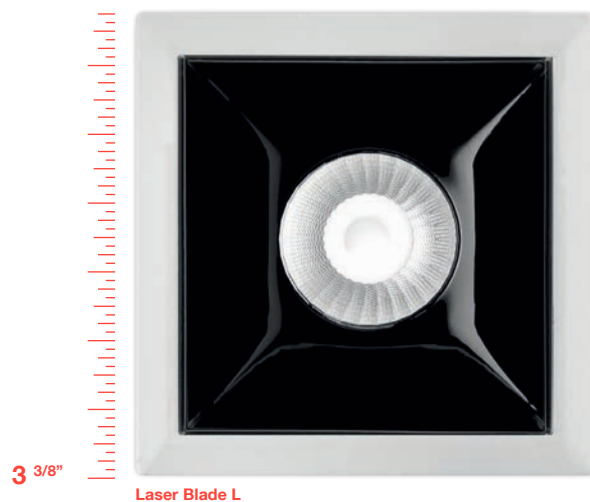

Laser Blade

Invisible source.

Laser Blade is an icon of innovation. It has revolutionised the concept of downlight. It is a linear product with a miniaturised optic that generates a circular emission with an extremely uniform and chromatic yield. The light source is invisible, resulting in absolute visual comfort. Laser Blade is the result of an integrated process of different disciplines, including light science, technology, design and culture.

Laser Blade is not a device but a system of continuous innovation. It is a step forward in terms of technology, size, colour and installation. Laser Blade becomes greater and more powerful. It is coloured too and can be completely hidden. Laser Blade shrinks in size to become The Blade. Everything changes except light. Absolutely comfortable, uniform and with an extremely high chromatic selection. Laser Blade is light in continuous evolution.