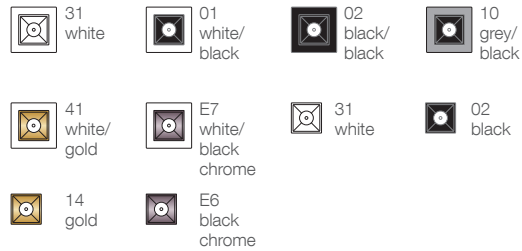

Spec Guide

Laser Blade "The Original"

High Contrast

	W	lm	Optic	Size (inches)
	4,3	155	32°	Trim 1-3/4" x 1-3/4" Trimless 1-1/4" x 1-1/4"
	5,9	315	32°	Trim 1-3/4" x 2-7/8" Trimless 1-1/4" x 2-1/4"
	13	765	12° 32° 48°	Trim 1-3/4" x 5-7/8" Trimless 1-1/4" x 5-1/4"
	25,5	1525	12° 32° 48°	Trim 1-3/4" x 11" Trimless 1-1/4" x 10-1/2"
	37	2290	12° 32° 48°	Trim 1-3/4" x 16-1/4" Trimless 1-1/4" x 15-5/8"

Colour temperature

2700K CRI 95
3000K CRI 95
3000K CRI 90
3500K CRI 95
4000K CRI 95

UL Listed

Finishes

Palette program

The custom colours Palette program allows the customization of the baffle finish by selecting any of the 2000 Classic RAL colours (minimum quantity required).

Wall Washer

	W	lm	Optic	Size (inches)
	13	360	Wall Washer	Trim 1-3/4" x 5-7/8" Trimless 1-1/4" x 5-1/4"
	25,5	715	Wall Washer	Trim 1-3/4" x 11" Trimless 1-1/4" x 10-3/8"
	37	1075	Wall Washer	Trim 1-3/4" x 16-1/4" Trimless 1-1/4" x 15" 5/8"

Colour temperature

2700K CRI 95
3000K CRI 90
3500K CRI 95
4000K CRI 95

UL Listed

Finishes

*Please consult the **specification sheet** for housing details and ceiling clearance.