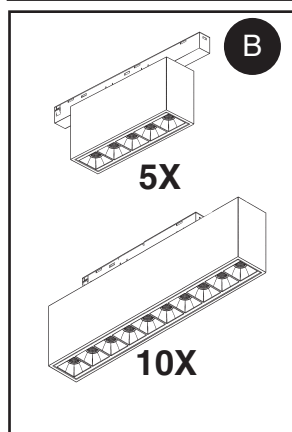

2.519.608.04
IS12252/05
INS-770

iGuzzini

NORTH AMERICA

LASER BLADE XS

TRACK 48V