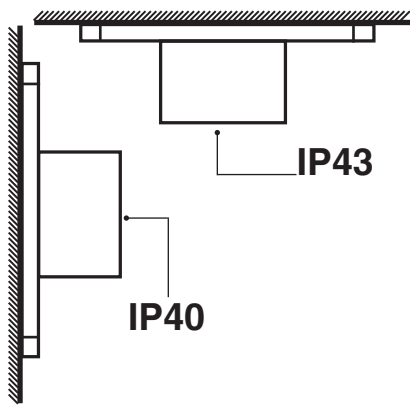

B

GENERAL LIGHTING PRO WALL WASHER