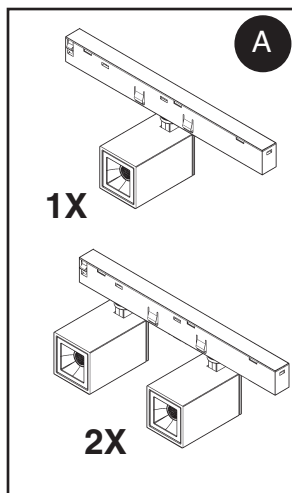

2.519.608.04
IS12252/05
INS-770

iGuzzini

NORTH AMERICA

LASER BLADE XS

TRACK 48V